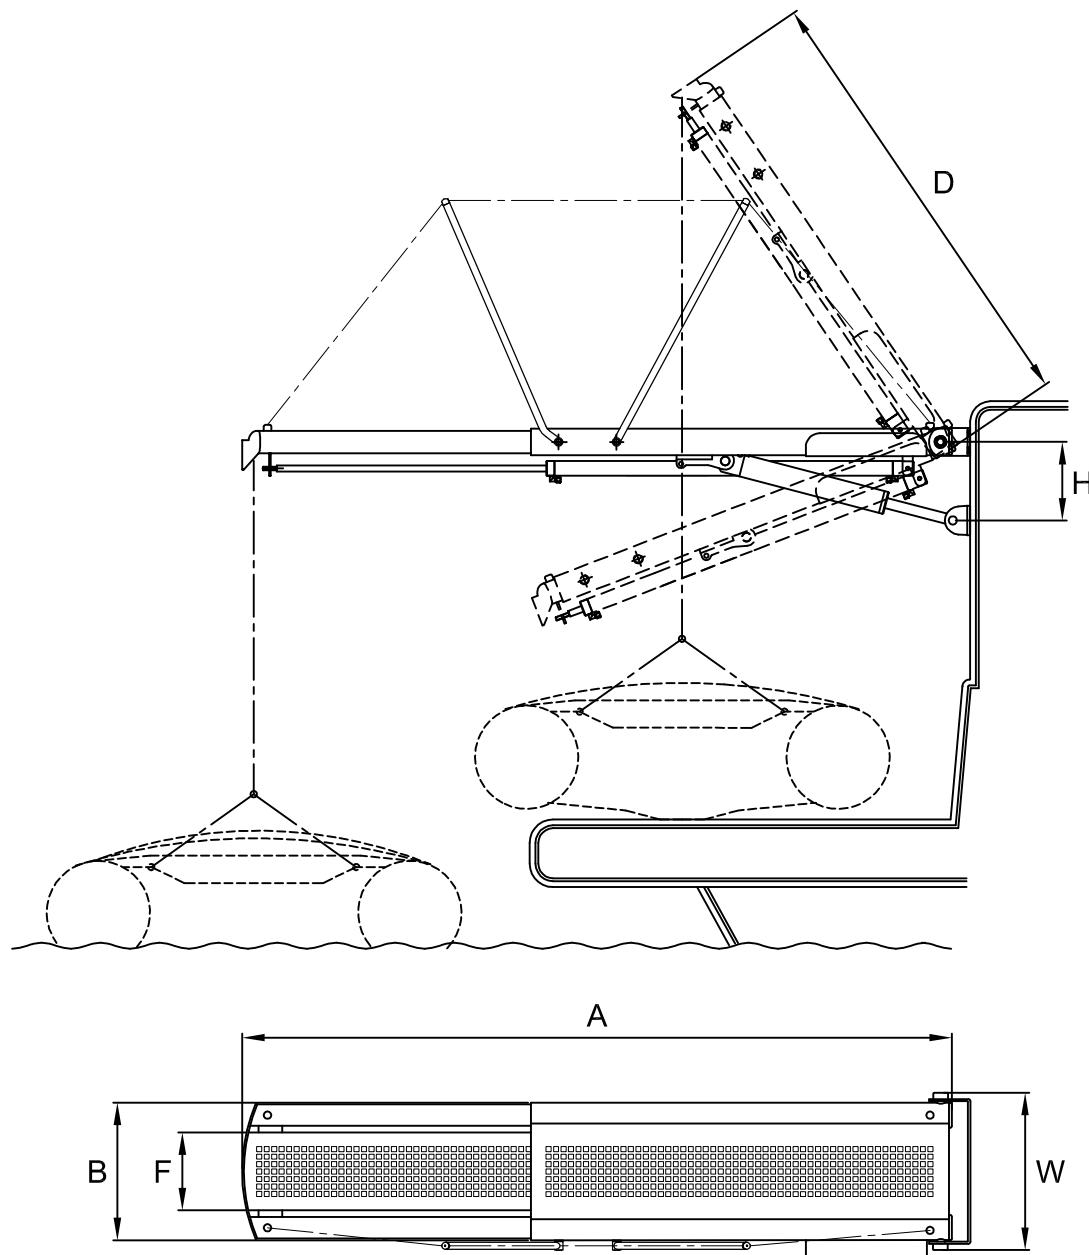

Lifting capacity (Kg)	300	300
A (mm)	2250	2530
B (mm)	480	480
D (mm)	1340	1600
F (mm)	278	278
H (mm)	280	280
W (mm)	560	560
Weight (Kg)	110	120

Product

PI 457 BIG SMART

Hydraulic External Passerelle