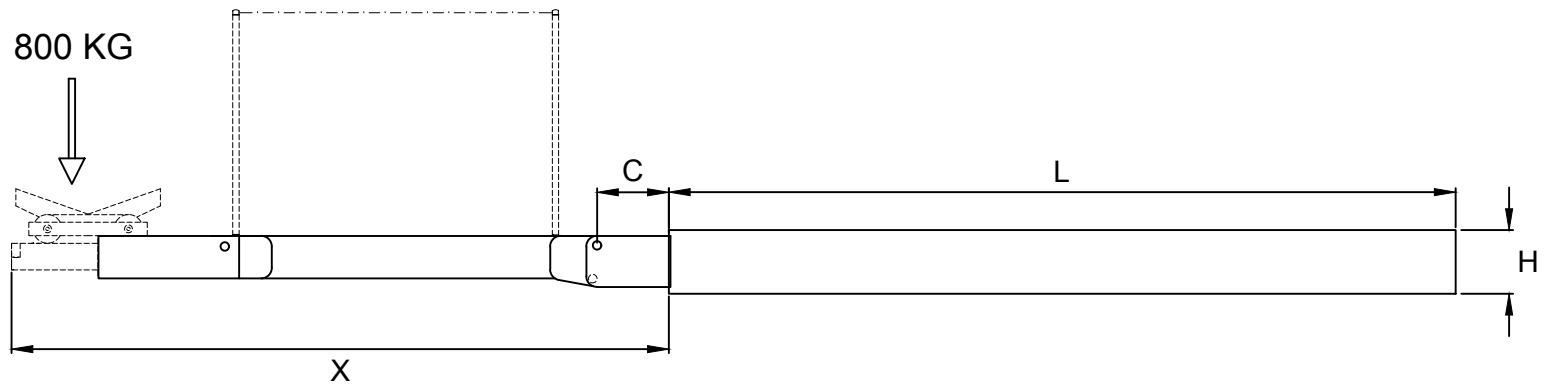

	7 Steps
A (mm)	1835
B (mm)	1600
C (mm)	340
F (mm)	1350
H (mm)	300
L (mm)	3700
N (mm)	1435
N1 (mm)	870
X (mm)	3090
W (mm)	2000
Weight (Kg)	2500

 **besenzoni**
ITALY

Product

SP 603

**Boarding Ladder / Passerelle
with tender launching system**