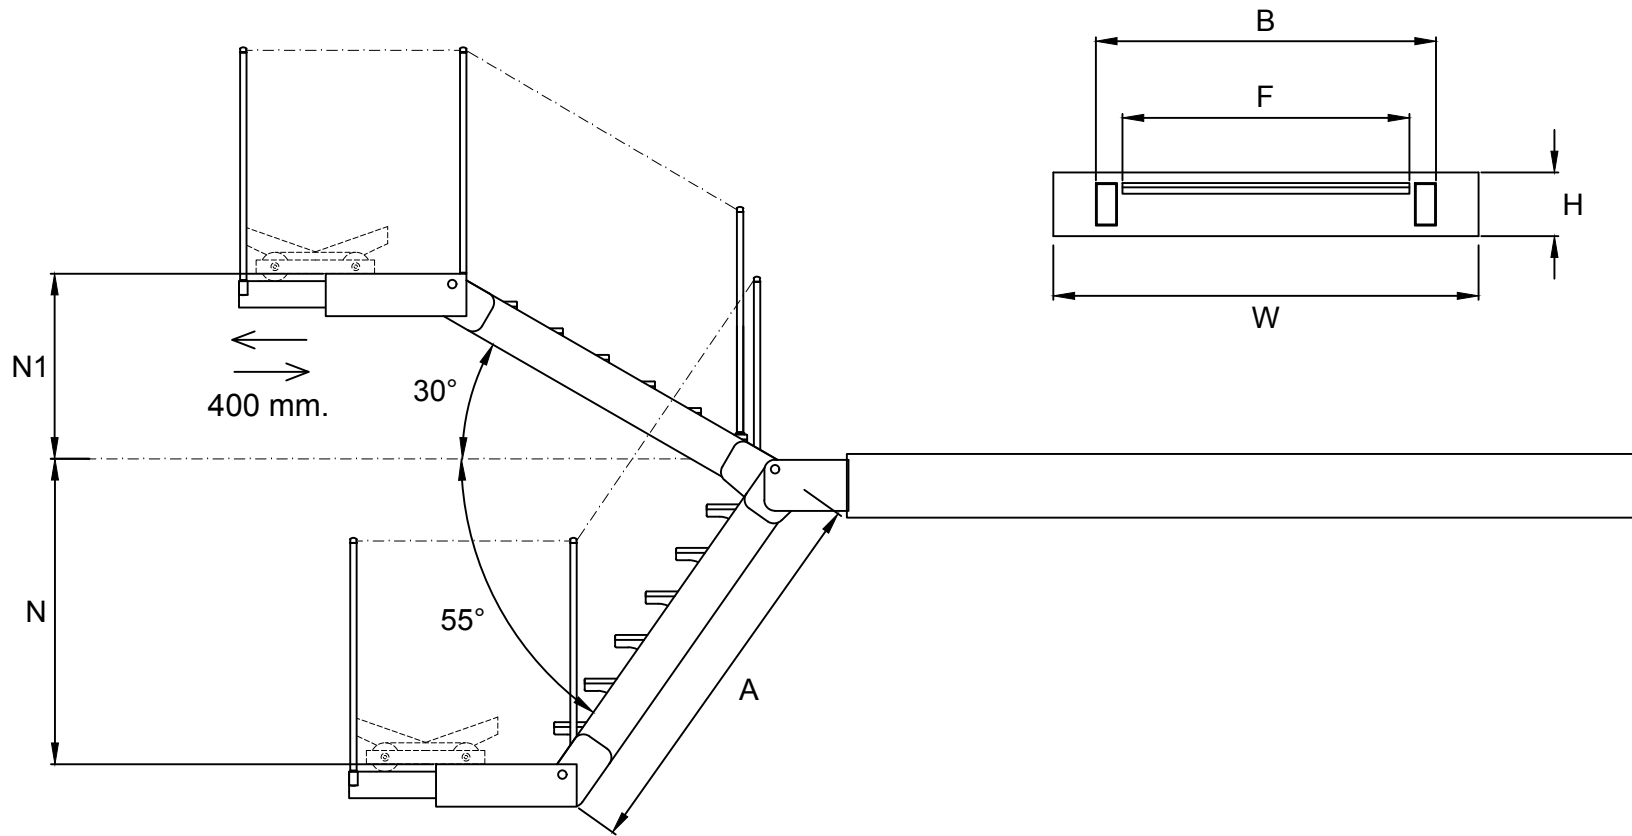

	7 Steps
A (mm)	1835
B (mm)	1600
C (mm)	340
F (mm)	1350
H (mm)	300
L (mm)	3700
N (mm)	1435
N1 (mm)	870
X (mm)	3090
W (mm)	2000
Weight (Kg)	2500

 **besenzoni**
ITALY

Product

SP 603

**Boarding Ladder / Passerelle
with tender launching system**